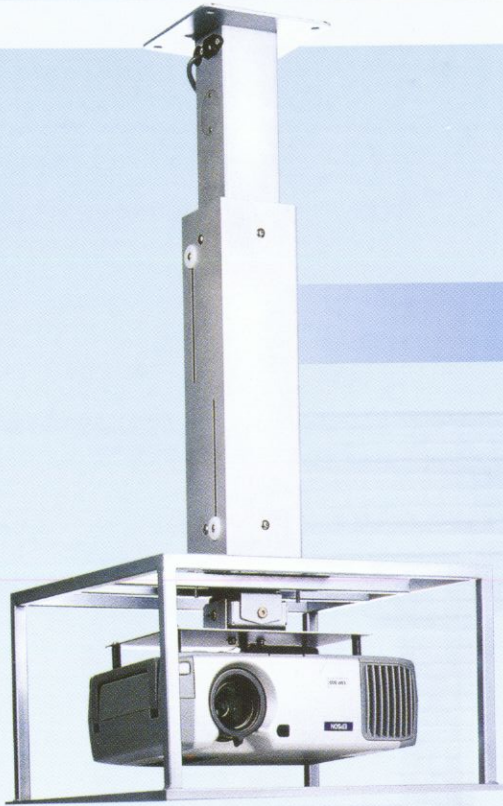

PROJECTOR LIFT

AC serial x-tension lift

- Fast & comfortable installation
- Simple limit switch setting
- Allow reverse mounting

SC serial scissors lift

- Store, show & service position
- Electronic limit switch
- Setting allows from the ground
- Silent motor

XCU serial x-cube lift

- Fits in any suspended ceiling
- Electronic limit switch
- Wireless remote control
- Fast & comfortable installation