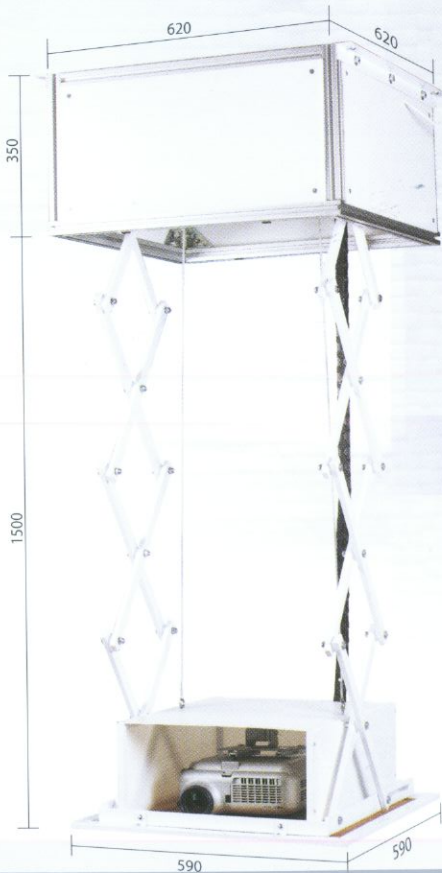

PROJECTOR LIFT

AC serial x-tension lift

- Fast & comfortable installation
- Simple limit switch setting
- Allow reverse mounting

SC serial scissors lift

- Store, show & service position
- Electronic limit switch
- Setting allows from the ground
- Silent motor

XCU serial x-cube lift

- Fits in any suspended ceiling
- Electronic limit switch
- Wireless remote control
- Fast & comfortable installation