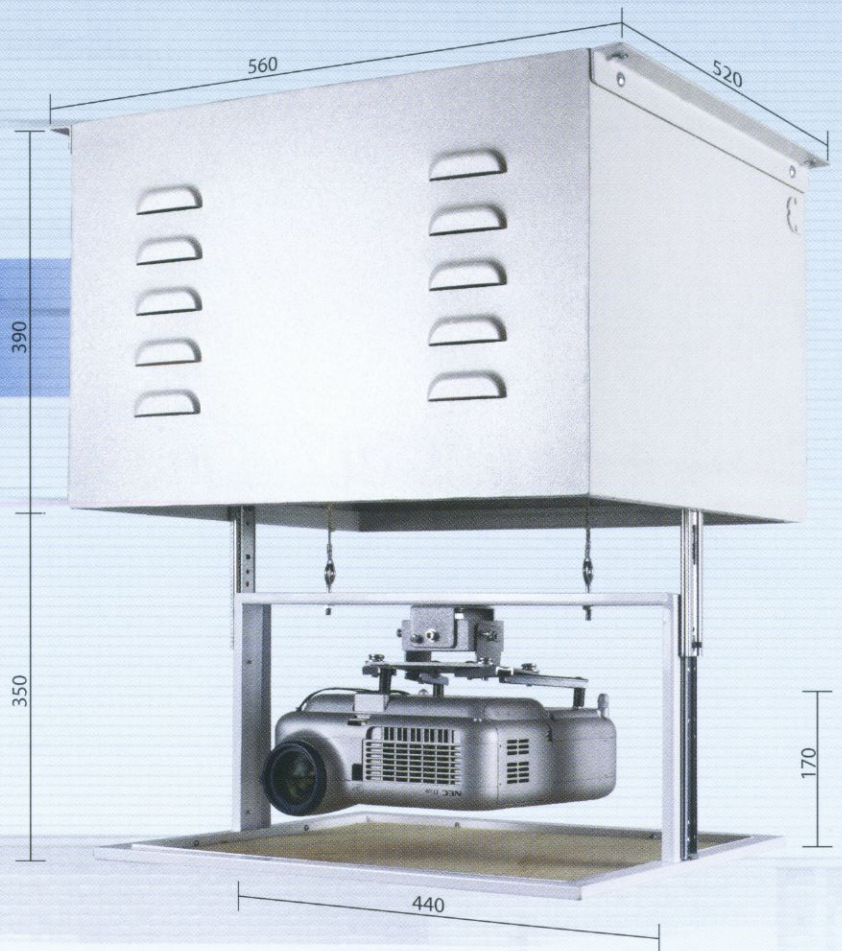

PROJECTOR LIFT

ECU 350 E-Cube lift

- Affordable lift system
- Fast & comfortable installation
- Protects the projector against theft
- Wireless remote control

CB serial cube lift

- Support most LCD projector
- Hides & protects the projector when not in use
- Wireless remote control
- Easy mounting installation