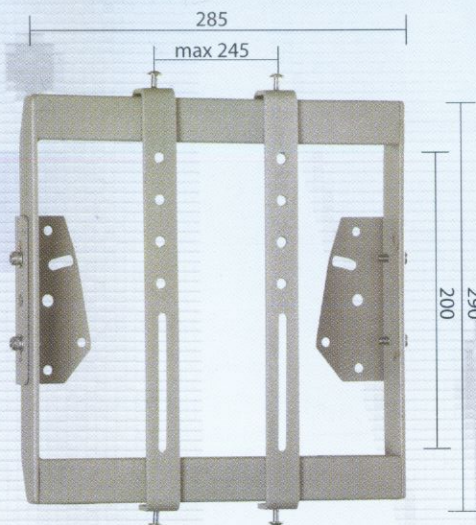

LCD WALL SUPPORT

WL-305 LCD wall support

- Vesa mounting patterns
- Tilts & turn function
- Fixed to the wall

WL-310M LCD wall support

- Simple "Hook On" system
- Wall mounted
- Universal mounting hole
- Tilts 0° - 15°

WL-2632 LCD wall support

- Simple "Hook On" system
- Wall mounted
- Universal mounting hole
- Tilts 0° - 15°

WL-2640 LCD wall support

- Simple "Hook On" system
- Wall mounted
- Universal mounting hole
- Tilts 0° - 15°