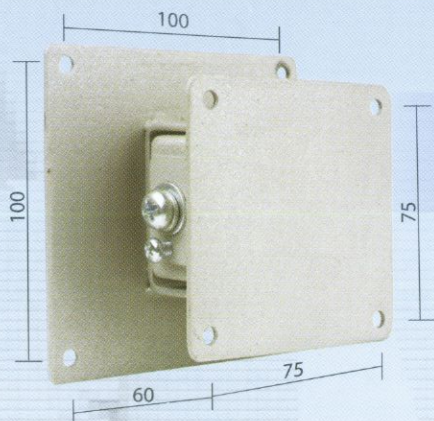

LCD WALL SUPPORT

WL-305 LCD wall support

- Vesa mounting patterns
- Tilts & turn function
- Fixed to the wall

WL-310M LCD wall support

- Simple "Hook On" system
- Wall mounted
- Universal mounting hole
- Tilts 0° - 15°

WL-2632 LCD wall support

- Simple "Hook On" system
- Wall mounted
- Universal mounting hole
- Tilts 0° - 15°

WL-2640 LCD wall support

- Simple "Hook On" system
- Wall mounted
- Universal mounting hole
- Tilts 0° - 15°