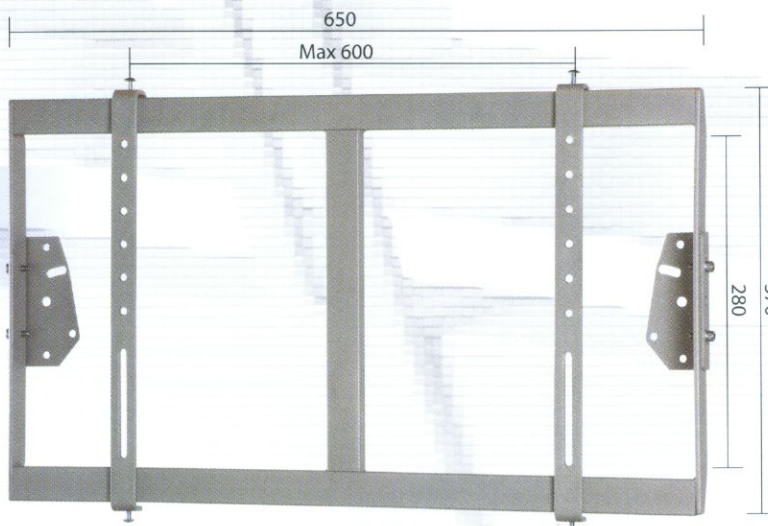

LCD WALL SUPPORT

WL-305 LCD wall support

- Vesa mounting patterns
- Tilts & turn function
- Fixed to the wall

WL-310M LCD wall support

- Simple "Hook On" system
- Wall mounted
- Universal mounting hole
- Tilts 0° - 15°

WL-2632 LCD wall support

- Simple "Hook On" system
- Wall mounted
- Universal mounting hole
- Tilts 0° - 15°

WL-2640 LCD wall support

- Simple "Hook On" system
- Wall mounted
- Universal mounting hole
- Tilts 0° - 15°