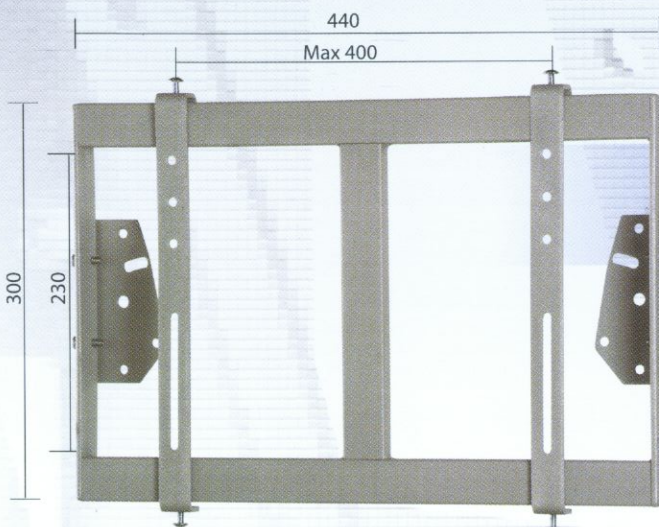

LCD WALL SUPPORT

WL-305 LCD wall support

- Vesa mounting patterns
- Tilts & turn function
- Fixed to the wall

WL-310M LCD wall support

- Simple "Hook On" system
- Wall mounted
- Universal mounting hole
- Tilts 0° - 15°

WL-2632 LCD wall support

- Simple "Hook On" system
- Wall mounted
- Universal mounting hole
- Tilts 0° - 15°

WL-2640 LCD wall support

- Simple "Hook On" system
- Wall mounted
- Universal mounting hole
- Tilts 0° - 15°