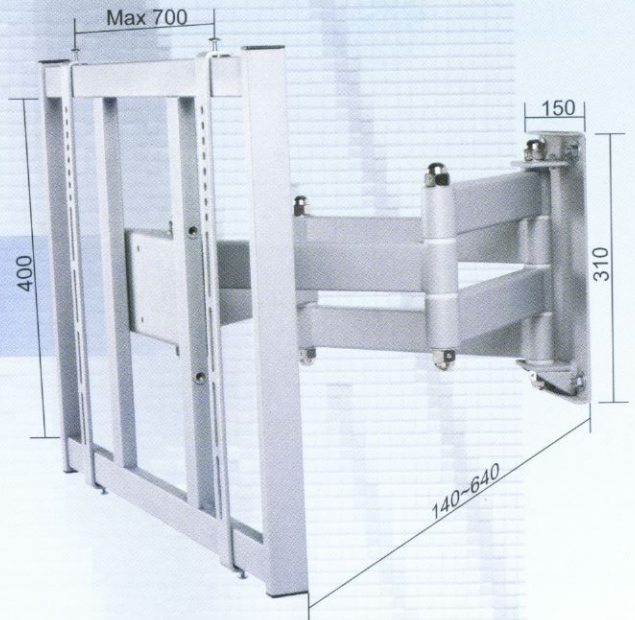

PLASMA WALL MOUNT

WL-315 LCD wall support (Foldable)

- Three pivot points
- Fully adjustable turn function
- Wall Mounted
- Universal mounting hole

WP-705 Plasma wall support (Foldable)

- Three pivot points
- Fully adjustable turn function
- Wall Mounted
- Universal mounting hole

ACCESSORIES

RI 9113
IR Remote Control

SB 1616 Projection screen bracket

SB 2525 Projection screen bracket