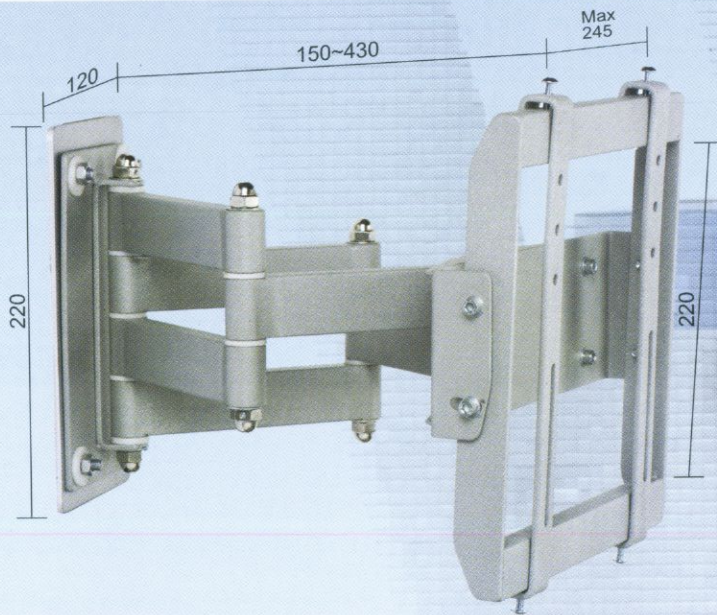

PLASMA WALL MOUNT

WL-315 LCD wall support (Foldable)

- Three pivot points
- Fully adjustable turn function
- Wall Mounted
- Universal mounting hole

WP-705 Plasma wall support (Foldable)

- Three pivot points
- Fully adjustable turn function
- Wall Mounted
- Universal mounting hole

ACCESSORIES

RI 9113
IR Remote Control

SB 1616 Projection screen bracket

SB 2525 Projection screen bracket