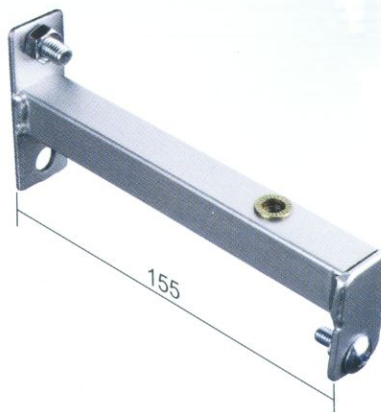

PLASMA WALL MOUNT

WL-315 LCD wall support (Foldable)

- Three pivot points
- Fully adjustable turn function
- Wall Mounted
- Universal mounting hole

WP-705 Plasma wall support (Foldable)

- Three pivot points
- Fully adjustable turn function
- Wall Mounted
- Universal mounting hole

ACCESSORIES

RI 9113
IR Remote Control

SB 1616 Projection screen bracket

SB 2525 Projection screen bracket