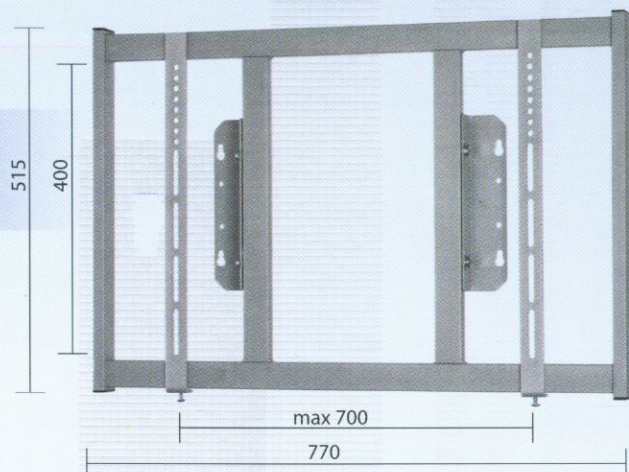

# PLASMA WALL SUPPORT

## WP-713 Plasma wall support

- Simple "Hook On" system
- Wall mounted
- Universal mounting hole

## WP-701 Plasma wall support

- Simple "Hook On" system
- Wall mounted
- Universal mounting hole
- Tilts 0° - 15°