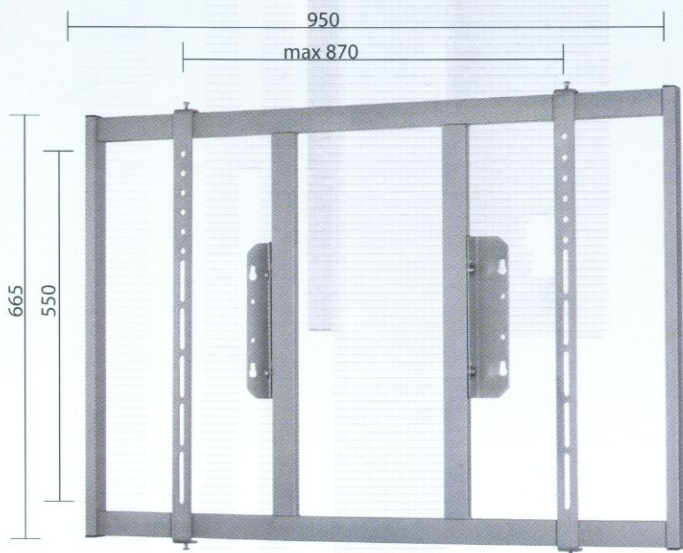

# PLASMA WALL SUPPORT

## WP-713 Plasma wall support

- Simple "Hook On" system
- Wall mounted
- Universal mounting hole

## WP-701 Plasma wall support

- Simple "Hook On" system
- Wall mounted
- Universal mounting hole
- Tilts 0° - 15°

## WP-702 Plasma wall support

- Simple "Hook On" system
- Wall mounted
- Universal mounting hole