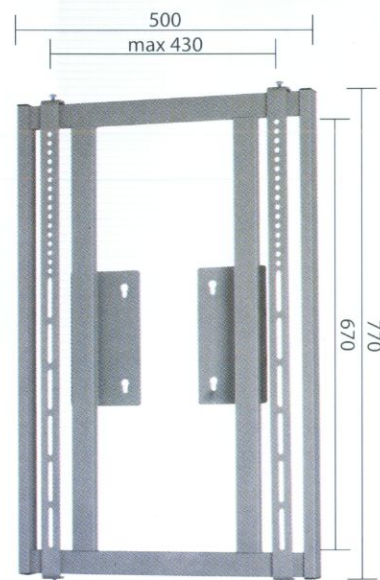

WP-702 Plasma wall support

- Simple "Hook On" system
- Wall mounted
- Universal mounting hole

WP-722 Plasma wall support

- Simple "Hook On" system
- Wall mounted
- Universal mounting hole