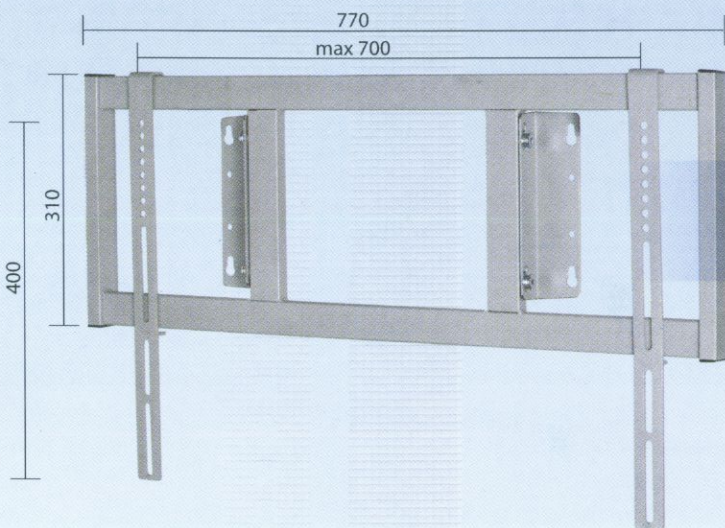

# PLASMA WALL SUPPORT

## WP-713 Plasma wall support

- Simple "Hook On" system
- Wall mounted
- Universal mounting hole

## WP-701 Plasma wall support

- Simple "Hook On" system
- Wall mounted
- Universal mounting hole
- Tilts 0° - 15°