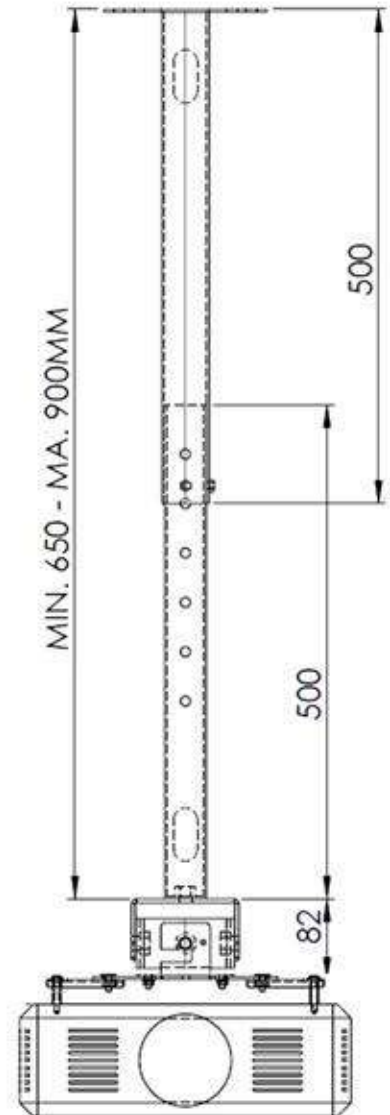

Projector Ceiling Mount Brackets

Model: CP-507

Specification :

- ✓ Product Code: CP-507
- ✓ Height Adjustable: 650 - 900
- ✓ Tilt/ Roll: ± 15 Degree
- ✓ Max. Load Capacity (kg): 45kg
- ✓ Colour Available: Black
- ✓ Optional Extension Pole (mm): 1000, 1800, 2400
- ✓ Weight of Product: 6kg

Optional Control Available

CP-518 Projector Cage
(Without Ceiling Pole)

CP-519 Projector Cage
(Without Ceiling Pole)