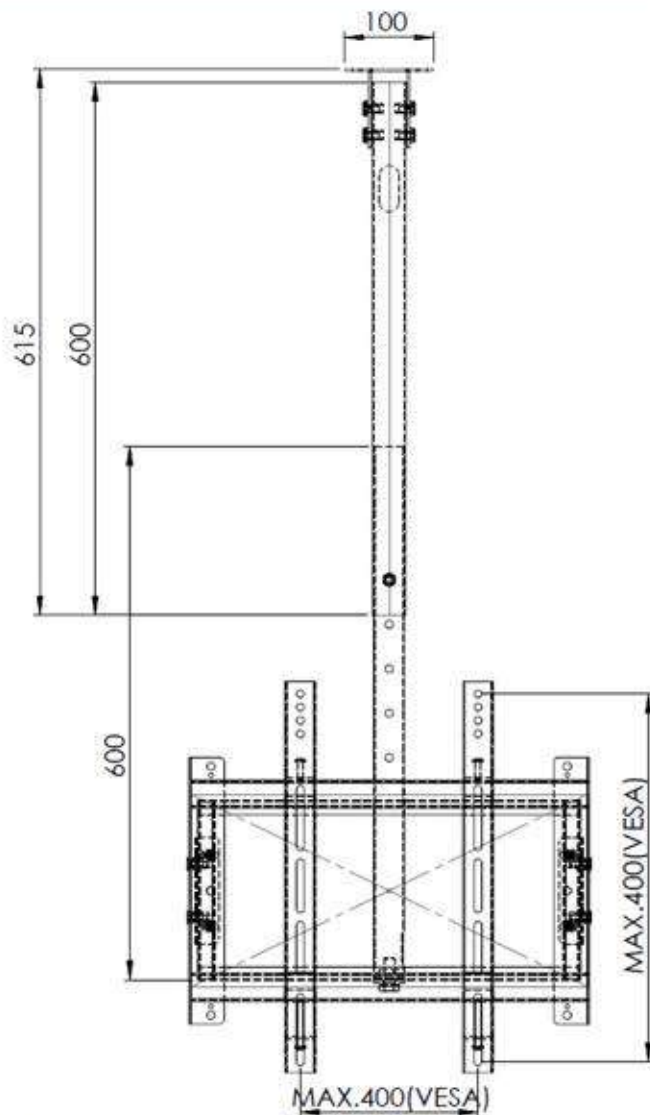

# TV Ceiling Mount Bracket

Model: WL-2655C

## Specification :

- ✔ Product Code: WL-2655C
- ✔ For 40"- 55" LCD/LED panel
- ✔ For 400 x 400 VESA mount (mm)
- ✔ Colour Available: Black
- ✔ Max. Load: 35kg
- ✔ Optional Pole Range:  
1.2m, 1.8m, 2.4m

- 👍 Simple "Hook On" system
- 👍 Universal VESA mounting hole
- 👍 Can mount any brand of TV